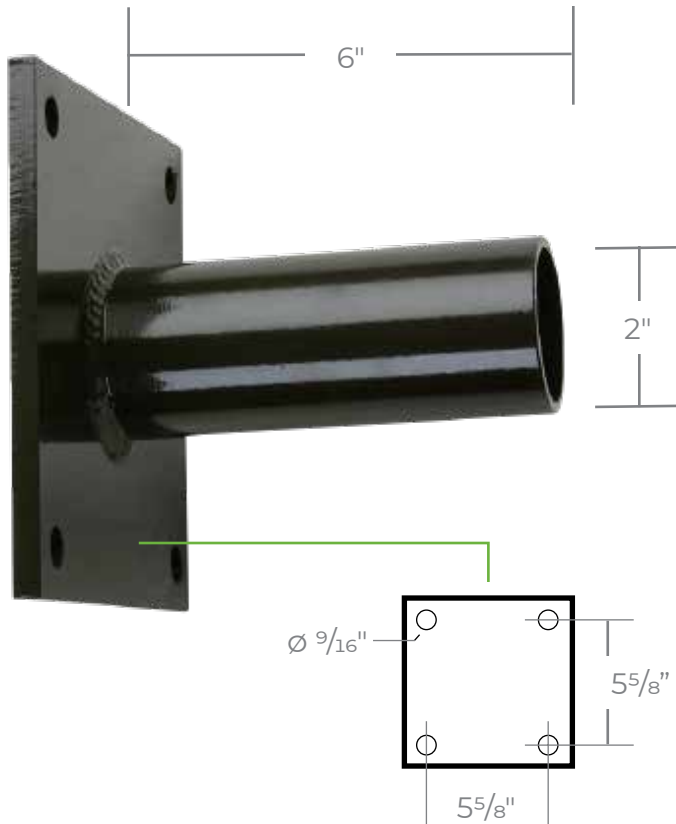

# VT2-4P WALL MOUNTING PLATE

## FEATURES

- Pipe Size 2"
- Mounting hardware not included
- 9/16" diameter mounting holes
- 7" square mounting plate
- Bronze Standard; Black Option

## TECHNICAL SPECIFICATIONS

Construction	Steel
Finish	Bronze standard; black option
Mounting	Pole mount
Applications	Outdoors
Maximum Load	100lbs
EPA	0.360 ft <sup>2</sup>

**PRODUCT CODE GENERATOR** Some combinations of adders may not be possible, email [quotes@ecopowerinc.com](mailto:quotes@ecopowerinc.com) for further info.