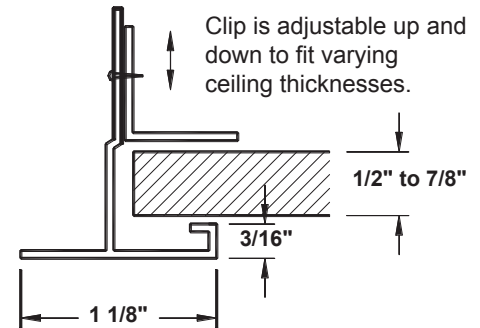

M45 DRYWALL MOUNT FLAT PANEL KITS

TECHNICAL SPECIFICATIONS

- Recessed drywall mounting kits
- Aluminum Frame

Ceiling Module	* Recommended Ceiling Opening	
	B	C
12 x 12	12 1/2	12 1/2
16 x 16	16 1/2	16 1/2
20 x 20	20 1/2	20 1/2
24 x 12	24 1/2	12 1/2
24 x 24	24 1/2	24 1/2
36 x 24	36 1/2	24 1/2
48 x 12	48 1/2	12 1/2
48 x 24	48 1/2	24 1/2
60 x 12	60 1/2	12 1/2
60 x 24	60 1/2	24 1/2

(Check actual dimensions before installation.)

A = Length of ceiling module

Dimensions are in inches

Frame Detail

PRODUCT CODE GENERATOR

M45 -

↓

Sizes

2x2
2x4
1x4