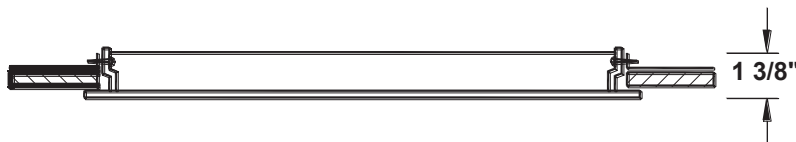

M45 DRYWALL MOUNT FLAT PANEL KITS

TECHNICAL SPECIFICATIONS

- Recessed drywall mounting kits
- Aluminum Frame

Ceiling Module	* Recommended Ceiling Opening	
	B	C
12 x 12	12 1/2	12 1/2
16 x 16	16 1/2	16 1/2
20 x 20	20 1/2	20 1/2
24 x 12	24 1/2	12 1/2
24 x 24	24 1/2	24 1/2
36 x 24	36 1/2	24 1/2
48 x 12	48 1/2	12 1/2
48 x 24	48 1/2	24 1/2
60 x 12	60 1/2	12 1/2
60 x 24	60 1/2	24 1/2

(Check actual dimensions before installation.)

A = Length of ceiling module

Dimensions are in inches

Frame Detail

PRODUCT CODE GENERATOR

M45 -

↓

Sizes

2x2
2x4
1x4