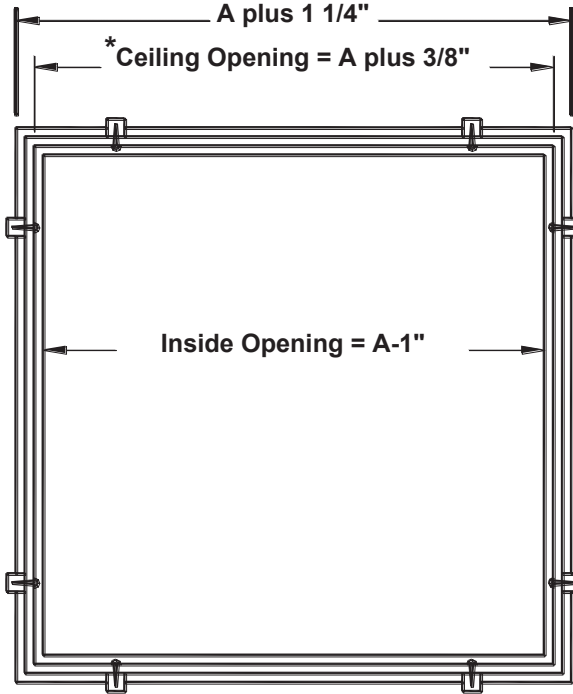

M45 DRYWALL MOUNT FLAT PANEL KITS

TECHNICAL SPECIFICATIONS

- Recessed drywall mounting kits
- Aluminum Frame

Ceiling Module	* Recommended Ceiling Opening	
	B	C
12 x 12	12 1/2	12 1/2
16 x 16	16 1/2	16 1/2
20 x 20	20 1/2	20 1/2
24 x 12	24 1/2	12 1/2
24 x 24	24 1/2	24 1/2
36 x 24	36 1/2	24 1/2
48 x 12	48 1/2	12 1/2
48 x 24	48 1/2	24 1/2
60 x 12	60 1/2	12 1/2
60 x 24	60 1/2	24 1/2

(Check actual dimensions before installation.)

A = Length of ceiling module

Dimensions are in inches

Frame Detail

PRODUCT CODE GENERATOR

M45 -

↓

Sizes

2x2
2x4
1x4